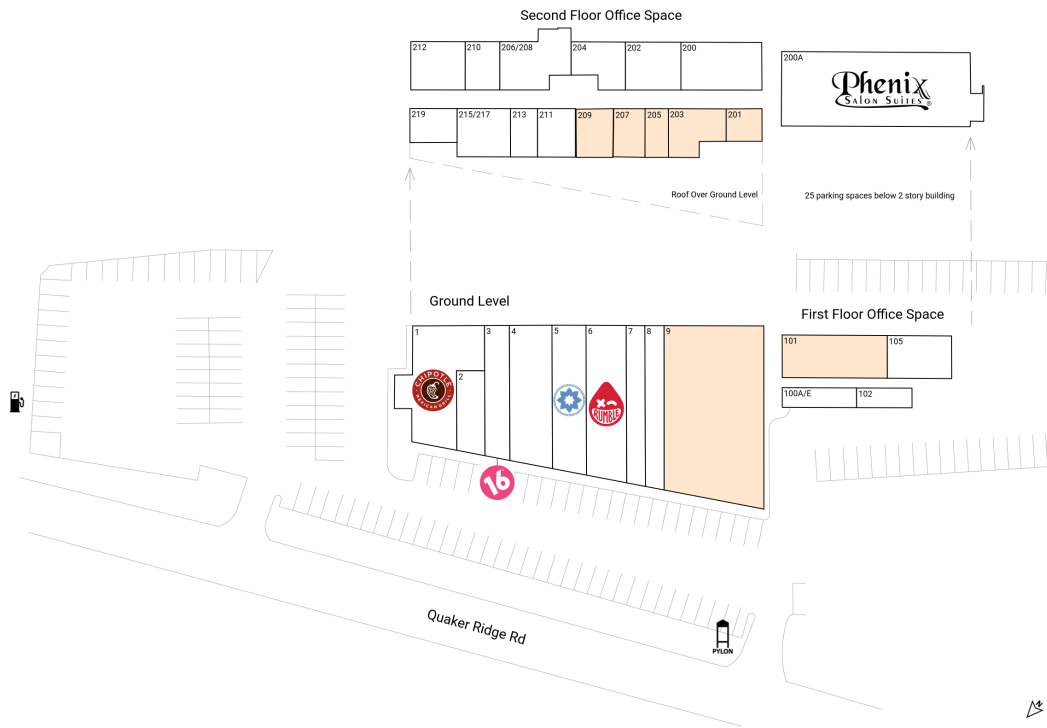

North Ridge Shopping Center

77 Quaker Ridge Road | New Rochelle, NY 10804

Westchester County

New York-Newark-Jersey City, NY-NJ

43,538 Sq Ft

40.9487, -73.7923

Available Spaces

9	6,760 Sq Ft	360°	205	760 Sq Ft
101	1,648 Sq Ft		207	496 Sq Ft 360°
201	498 Sq Ft	360°	209	661 Sq Ft
203	1,816 Sq Ft	360°		

Current Tenants

Space size listed in square feet

1	Chipotle Mexican Grill	2,520
2	Gourmet Noodle	832
3	16 Handles	1,250
4	North Shore LIJ GoHealth Urgen	2,363
5	Club Pilates	1,863
6	Rumble Boxing	2,363
7	Dagiorgio Restaurant	1,034
8	Sobol	1,034
100A/E	Brian M. Kalb, DDS	532
102	Quaker Ridge Footcare-Dr. Arth	570
105	Martin Rube, DDS	1,052
200	Julie Kupersmith Md Pc	1,362
200A	Phenix Salon Suites	5,300
202	New Rochelle Orthodontics, PC	1,152
204	Lionel Fisch Co., Inc.	731
206/208	Paul Giotopoulos, DDS	1,740
210	New Rochelle Kids Dental	762
211	Dr. Sal Longo	618
212	Cheryl Malina, M.D.	1,152
213	Empire State Appraisals	478
215/217	New Rochelle Endodontics	1,414
219	Taylor Viazzo Architects	777

This site plan is for illustrative and information purposes only, showing the general layout of the shopping center; and is not a legal survey. Brixmor makes no representation or warranty that the shopping center is exactly as depicted as site conditions and tenant mix are subject to change over time.